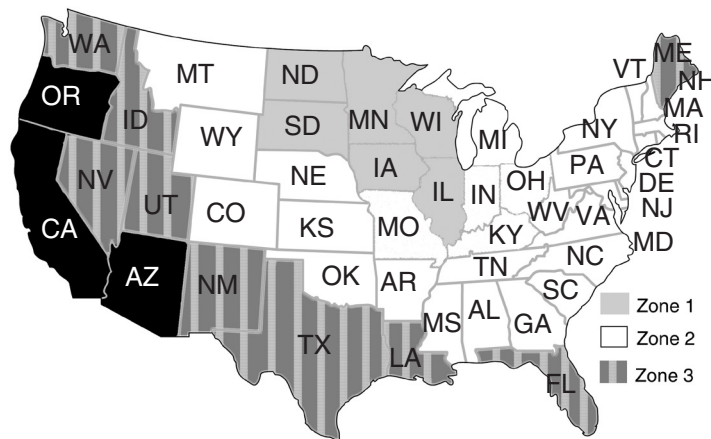

CALL US!
(507) 895-4583

221 N. 2nd St. • La Crescent, MN 55947
www.BauersMarketPlace.com • Find us on Facebook

FAX US!
(507) 895-4620

THE MIDWEST'S FINEST APPLES

DATE OF ORDER: _____ CLERK: _____

Complete one form for each shipping address. Shipments can be sent to anywhere in the United States **EXCEPT Alaska, Hawaii, Oregon, California and Arizona. (No exceptions)**

SHIP TO: _____

STREET ADDRESS (CANNOT P.O. BOX) _____

CITY: _____

STATE _____ ZIP CODE _____

PHONE: _____

- 1 LAYER BOX** ~ Approximately 1/4 bu.
 - Shipped to Zone 1 \$ 53.00
 - Shipped to Zone 2 \$ 58.00
 - Shipped to Zone 3 \$ 63.00
- 2 LAYER BOX** ~ Approximately 1/2 bu.
 - Shipped to Zone 1 \$ 80.00
 - Shipped to Zone 2 \$ 90.00
 - Shipped to Zone 3 \$ 100.00